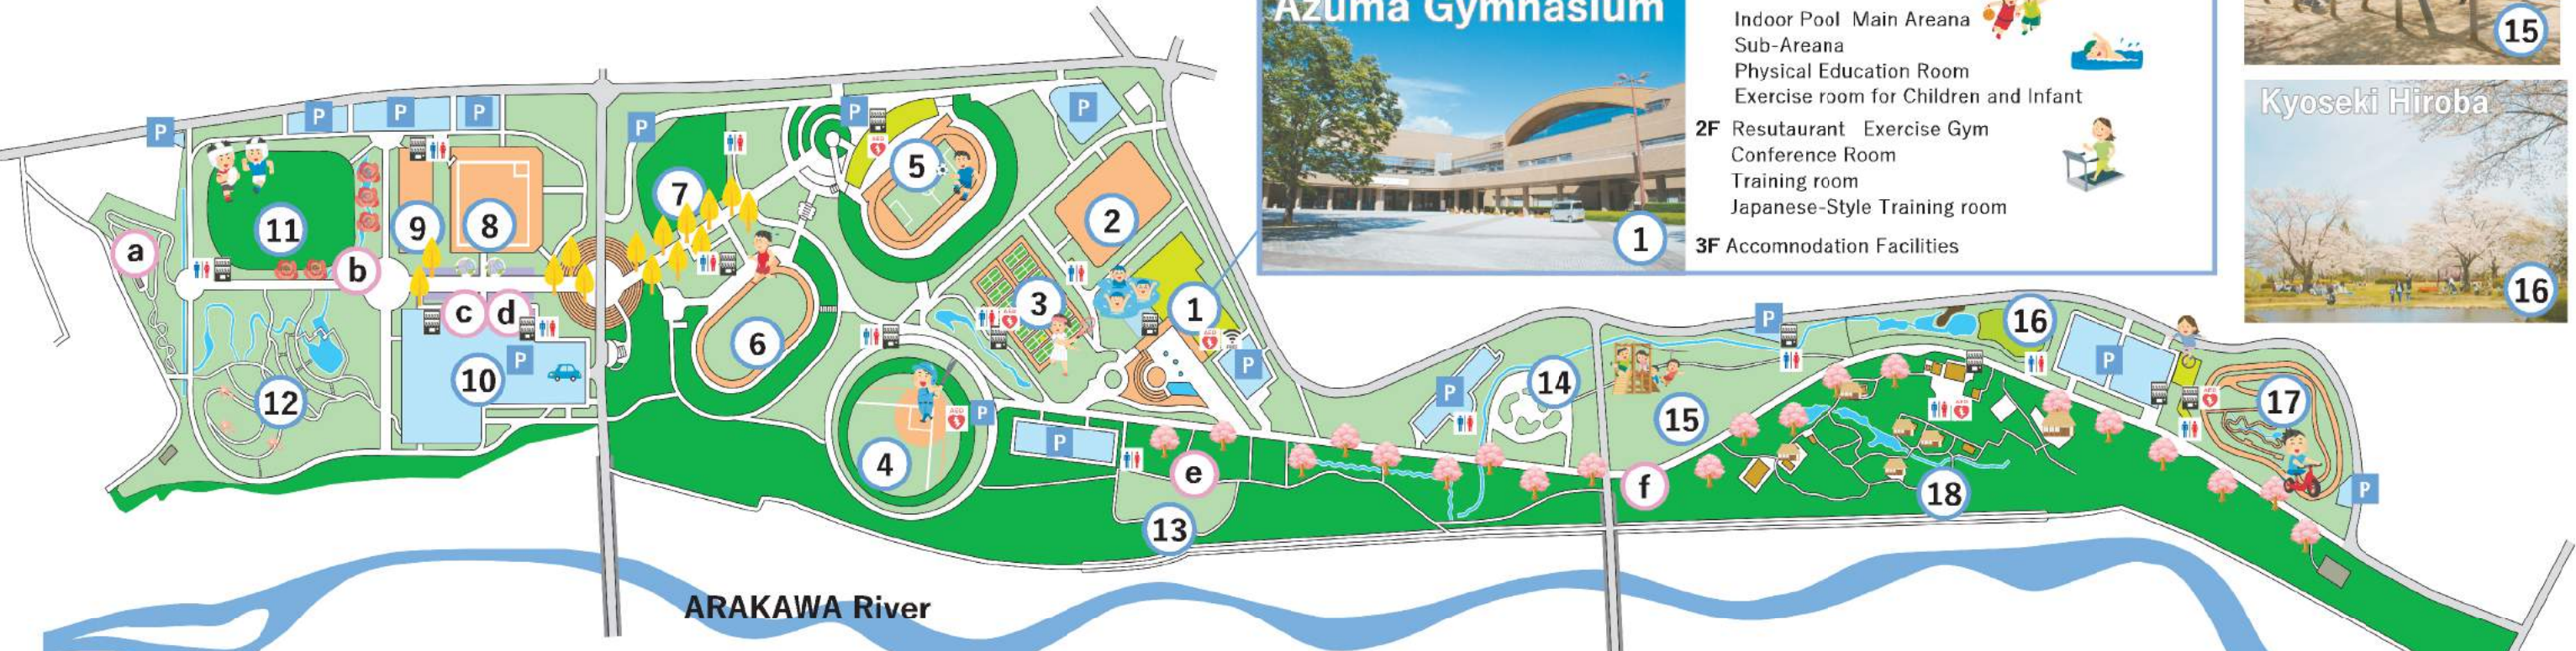

AZUMA SPORTS PARK MAP

AZUMA SPORTS PARK Information Center TEL.024-593-1111

Azuma Gymnasium

1F Information Desk
Indoor Pool Main Areana
Sub-Areana
Physical Education Room
Exercise room for Children and Infant

2F Resutaurant Exercise Gym
Conference Room
Training room
Japanese-Style Training room

3F Accommodation Facilities

1	Azuma Gymnasium	13	Picnic Field	a	Shakunage-no-Oka (Rhododendron Hill)	
2	Multipurpose Sports Field	14	Kokage Hiroba (Shaded Park)	b	Scented Rose Garden	
3	Tennis Courts	15	Torimu-no-Mori (Balance Exercise Park)	c	Hydrangea Garden	
4	Azuma Baseball Stadium	16	Kyoseki Hiroba (Megalith Square)	d	Line of ginkgo trees	
5	Toho Minna-no-Stadium (Azuma Athletics Stadium)	17	Cycling Field	e	Golden-rayed lily Garden	
6	Supported Athletics Ground	18	Fukushima City Minka-en Open-Air Museum	f	Line of cherry trees	

7	No. 2 Multipurpose Sports Field
8	Rubber Ball Baseball Field
9	Small Multipurpose Sports Field
10	Large Parking Lot
11	Sport Events Field
12	Seseragi-Sakura-no-Hiroba Square